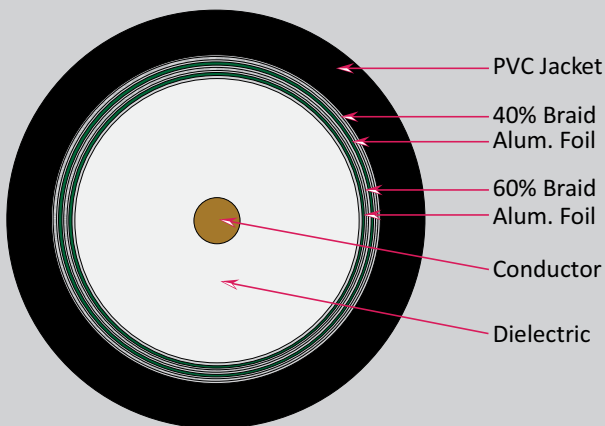

# RG6 QUAD SHIELD COAXIAL CABLE (CM Rated)

## DESCRIPTION

RG6 Quad Shield, 18AWG CCS Conductor, Aluminum Foil Shield & Aluminum Braid.

## FEATURES

- High-Grade RG6 Quad Shield
- Sweep Tested to 3GHz
- CM/CMG, CL2 Rated
- ETL, RoHS Compliant
- Suitable for Digital HDTV applications, CATV, TV antennas and Satellite TV